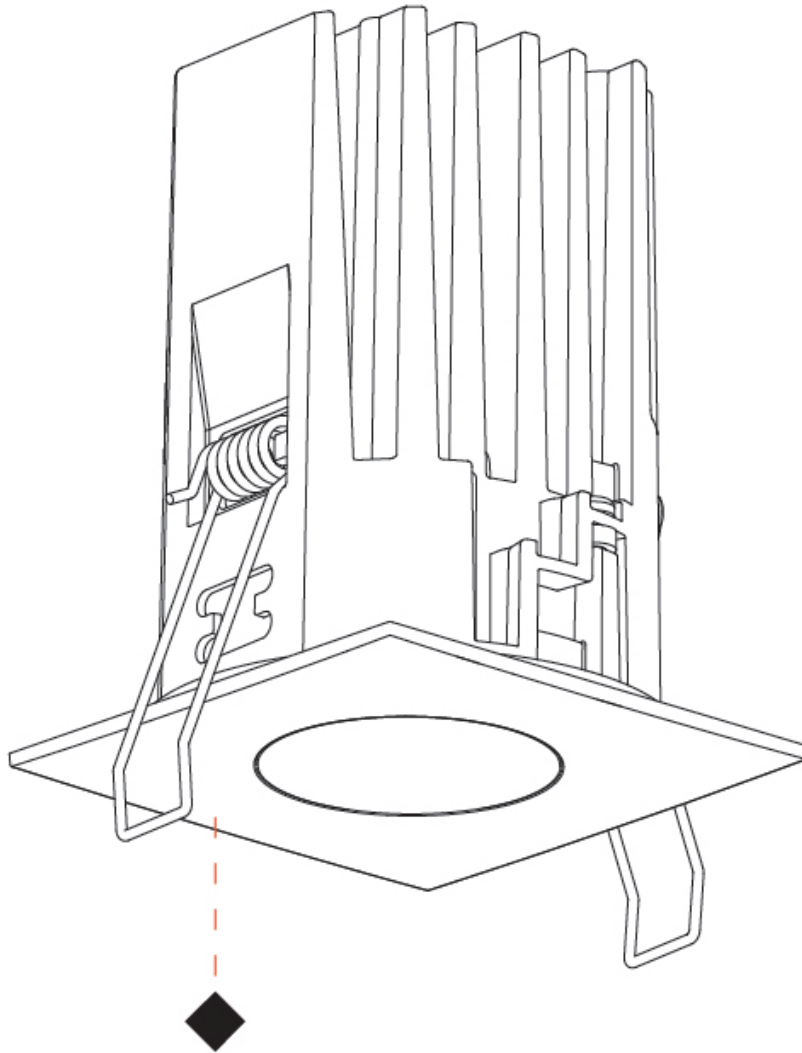

OPTICAL

Beam Angle: 60

RATINGS AND CERTIFICATIONS

Certified By: Certified for North American Standards
 IP rating: IP20

OIKO PRO SQUARE HO RECESSED

A35972-

PROJECT
TYPE
SPECIFIER
QUANTITY
DATE

A