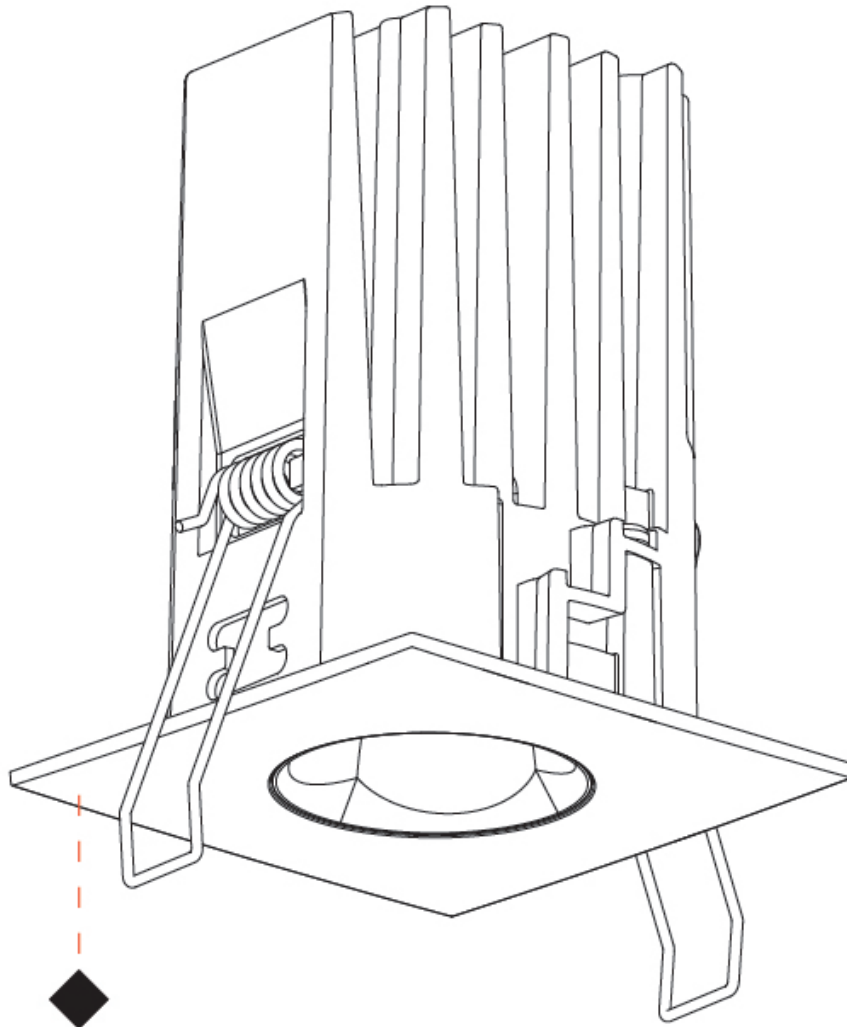

OIKO PRO SQUARE FIXED RECESSED

A35960-

PROJECT	_____
TYPE	_____
SPECIFIER	_____
QUANTITY	_____
DATE	_____