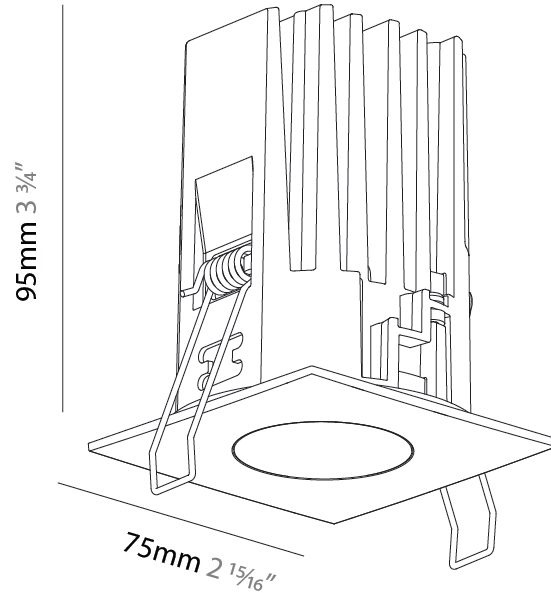

PHYSICAL

Shape: Square
Length (mm): 75
Length (in): 2 ¹⁵/₁₆
Width (mm): 75
Width (in): 2 ¹⁵/₁₆
Height (mm): 95
Height (in): 3 ³/₄
Ceiling Thickness (mm): 1 - 25
Ceiling Thickness (in): 1/16 - 1 3/16
Min. Recessing Depth (mm): 100
Min. Recessing Depth (in): 3 ¹⁵/₁₆
Light Distribution: Downlight
Weight (kg): 0.351
Diffuser: Lens Pack - No Lens / Opal / Linear Spread Lens / Honeycomb / Spread Lens
Fixture Finish: SSR / BKV / CWI / CRY / HAB / UFT / ITA / RUA / FTG / MYG / LOD / PUS / FRO / FUP / KIA / POP / BLS / SPG / MEY / GOH / GUM / CHC / COM / ABZ / JAG / OBR / MOS / ROR
Fixture Material: Aluminum Die Cast
Cut-out Measurements: D. 68mm / 2 11/16"

ELECTRICAL

Lamp Type: LED (Zhaga Standard)
Input Wattage (W): 23.5
Total Output Wattage (W): 21.9
Dimming: Tri-Mode (Non-Dimming and Phase Dimming (120Vac only) and 0-10V Dimming)
Driver Included: No
Driver Location: Recessed Housing
Driver Type: Constant Current - Universal
Driver Class: Class 2
Input Voltage (V): 120 - 277
Constant Current (MA): 600

LED

Number of LEDs: 1
Color Temperature (°K): 2700 / 3000 / 3500 / 4000
Max. Delivered Lumen (lm): 2076 / 2150 / 2251 / 2272
Nominal Lumen (lm): 2341 / 2424 / 2537 / 2561
CRI: >90 CRI
Lamp Life (hrs): 50000

OPTICAL

Beam Angle: 60

RATINGS AND CERTIFICATIONS

Certified By: Certified for North American Standards
IP rating: IP20