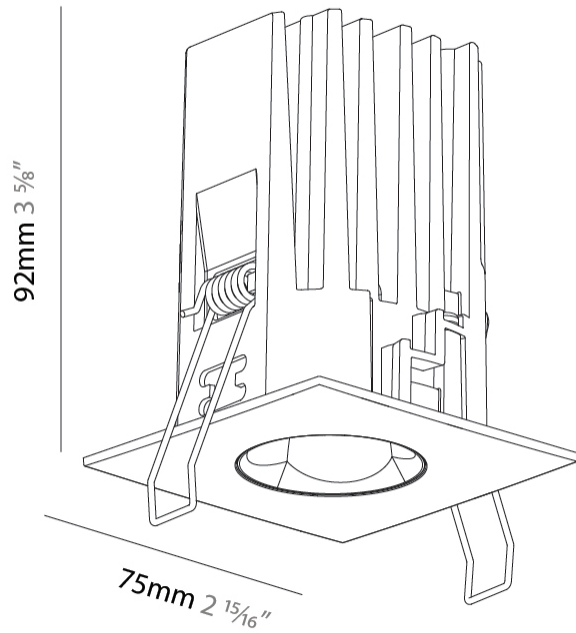

PHYSICAL

Shape: Square
Length (mm): 75
Length (in): 2 ¹⁵/₁₆
Width (mm): 75
Width (in): 2 ¹⁵/₁₆
Height (mm): 92
Height (in): 3 ⁵/₈
Ceiling Thickness (mm): 1 - 25
Ceiling Thickness (in): 1/16 - 1 3/16
Min. Recessing Depth (mm): 100
Min. Recessing Depth (in): 3 ¹⁵/₁₆
Light Distribution: Downlight
Weight (kg): 0.351
Diffuser: Lens Pack - No Lens / Opal / Linear Spread Lens / Honeycomb / Spread Lens
Fixture Finish: SSR / BKV / CWI / CRY / HAB / UFT / ITA / RUA / FTG / MYG / LOD / PUS / FRO / FUP / KIA / POP / BLS / SPG / MEY / GOH / GUM / CHC / COM / ABZ / JAG / OBR / MOS / ROR
Fixture Material: Aluminum Die Cast
Cut-out Measurements: D. 68mm / 2 11/16"

ELECTRICAL

Lamp Type: LED (Zhaga Standard)
Input Wattage (W): 23.5
Total Output Wattage (W): 21.9
Dimming: Tri-Mode (Non-Dimming and Phase Dimming (120Vac only) and 0-10V Dimming)
Driver Included: No
Driver Location: Recessed Housing
Driver Type: Constant Current - Universal
Driver Class: Class 2
Input Voltage (V): 120 - 277
Constant Current (MA): 600

LED

Number of LEDs: 1
Color Temperature (°K): 2700 / 3000 / 3500 / 4000
Max. Delivered Lumen (lm): 2189 / 2267 / 2372 / 2394
Nominal Lumen (lm): 2341 / 2424 / 2537 / 2561
CRI: >90 CRI
Lamp Life (hrs): 50000

OPTICAL

Beam Angle: 60

RATINGS AND CERTIFICATIONS

Certified By: Certified for North American Standards
IP rating: IP20